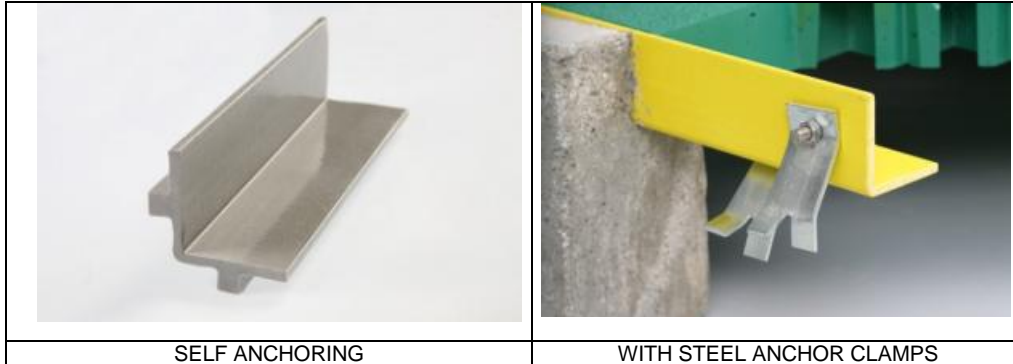

### ANGULARS FOR CHANNELS AND MANHOLES

MM FRP angulars are easy to install. They could be complete of anchor clamps or self anchoring with fixing wings.

FRP LODGING ANGULAR CHART				
TYPE OF GRATING	THICKNESS	ANGULAR	DESCRIPTION	COLOR
SCH38/38DC	44 mm	53AW50505	Angular L50x50x5 self anchoring	Gray
SCH38/38C	42 mm	53AW50505	Angular L50x50x5 self anchoring	Gray
SCH38/38DC-SCH52/40	44-40 mm	53AW50455	Angular L50x45x5 self anchoring	Gray
SCH52/52DC	58 mm	53A60605	Angular L60x60x5 con anchor clamps	Gray
SCH52/52C	55 mm	53A60605	Angular L60x60x5 con anchor clamps	Gray
SCH38/25C	28 mm	53A35355	Angular L35x35x5 con anchor clamps	Gray
SCH52/40	40 mm	53A45455	Angular L45x45x5 con anchor clamps	Gray